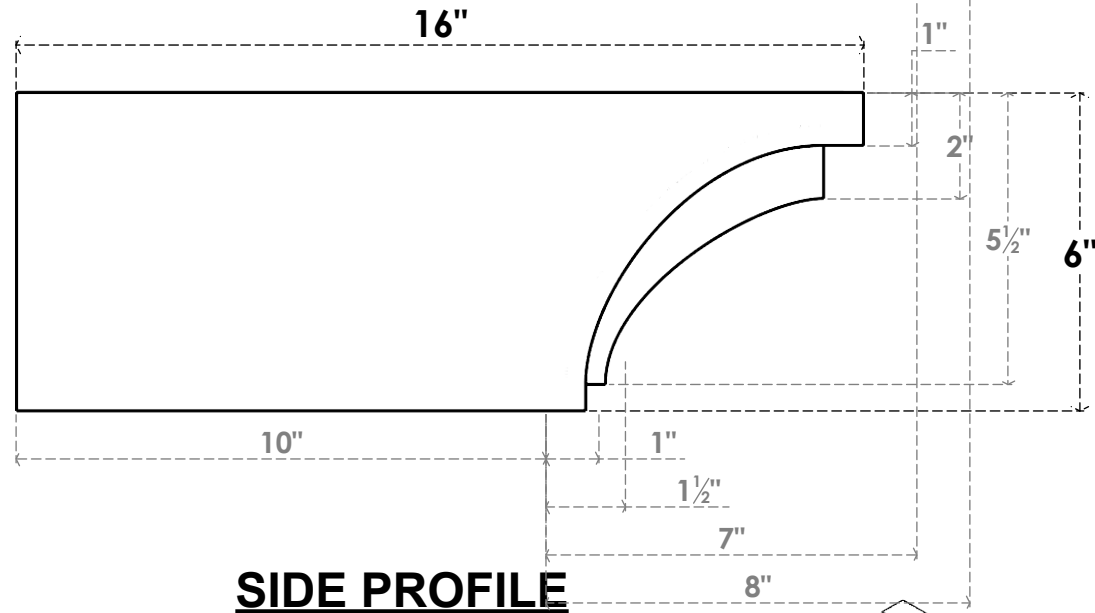

ITEM NUMBER: RFTURO040X06000X16000X006RIV00RCPR

4"W X 6"H X 16"L TIMBERTHANE ROUGH CEDAR RIVERA FAUX WOOD OPEN RAFTER TAIL, 6"L END, PRIMED TAN

FRONT PROFILE

ISOMETRIC

GENERATED DATE : 03/02/2023

EKENA MILLWORK
2300 WEST MAIN ST.
CLARKSVILLE, TX 75426
TOLL FREE: 866-607-0453
WWW.EKENAMILLWORK.COM

NOTES

1. INSTALLATION TO BE COMPLETED IN ACCORDANCE WITH MANUFACTURER'S SPECIFICATIONS.
2. DRAWING MAY NOT BE TO SCALE
3. THIS DRAWING IS INTENDED FOR DESIGN AND PLANNING PURPOSES ONLY.
4. ALL INFORMATION CONTAINED HEREIN WAS CURRENT AT THE TIME OF DEVELOPMENT BUT MUST BE REVIEWED AND APPROVED BY THE PRODUCT MANUFACTURER TO BE CONSIDERED ACCURATE.
5. TIMBERTHANE ARCHITECTURAL PRODUCTS ARE MADE FROM HIGH DENSITY URETHANE AND COME FACTORY PRIMED