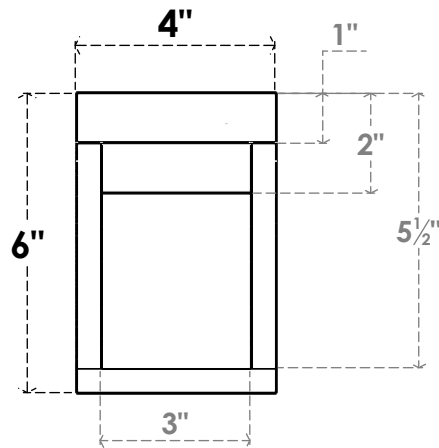

ITEM NUMBER: RFTURO040X06000X16000X006RIV00RCPR

4"W X 6"H X 16"L TIMBERTHANE ROUGH CEDAR RIVERA FAUX WOOD OPEN RAFTER TAIL, 6"L END, PRIMED TAN

FRONT PROFILE

ISOMETRIC

GENERATED DATE : 03/02/2023

EKENA MILLWORK
2300 WEST MAIN ST.
CLARKSVILLE, TX 75426
TOLL FREE: 866-607-0453
WWW.EKENAMILLWORK.COM

NOTES

1. INSTALLATION TO BE COMPLETED IN ACCORDANCE WITH MANUFACTURER'S SPECIFICATIONS.
2. DRAWING MAY NOT BE TO SCALE
3. THIS DRAWING IS INTENDED FOR DESIGN AND PLANNING PURPOSES ONLY.
4. ALL INFORMATION CONTAINED HEREIN WAS CURRENT AT THE TIME OF DEVELOPMENT BUT MUST BE REVIEWED AND APPROVED BY THE PRODUCT MANUFACTURER TO BE CONSIDERED ACCURATE.
5. TIMBERTHANE ARCHITECTURAL PRODUCTS ARE MADE FROM HIGH DENSITY URETHANE AND COME FACTORY PRIMED