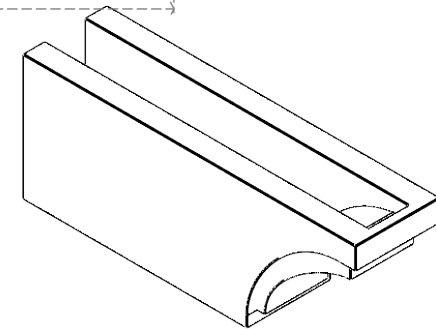

ITEM NUMBER: RFTURO040X06000X16000X006RIV00RCPR

4"W X 6"H X 16"L TIMBERTHANE ROUGH CEDAR RIVERA FAUX WOOD OPEN RAFTER TAIL, 6"L END, PRIMED TAN

FRONT PROFILE

ISOMETRIC

GENERATED DATE : 03/02/2023

EKENA MILLWORK
2300 WEST MAIN ST.
CLARKSVILLE, TX 75426
TOLL FREE: 866-607-0453
WWW.EKENAMILLWORK.COM

NOTES

1. INSTALLATION TO BE COMPLETED IN ACCORDANCE WITH MANUFACTURER'S SPECIFICATIONS.
2. DRAWING MAY NOT BE TO SCALE
3. THIS DRAWING IS INTENDED FOR DESIGN AND PLANNING PURPOSES ONLY.
4. ALL INFORMATION CONTAINED HEREIN WAS CURRENT AT THE TIME OF DEVELOPMENT BUT MUST BE REVIEWED AND APPROVED BY THE PRODUCT MANUFACTURER TO BE CONSIDERED ACCURATE.
5. TIMBERTHANE ARCHITECTURAL PRODUCTS ARE MADE FROM HIGH DENSITY URETHANE AND COME FACTORY PRIMED